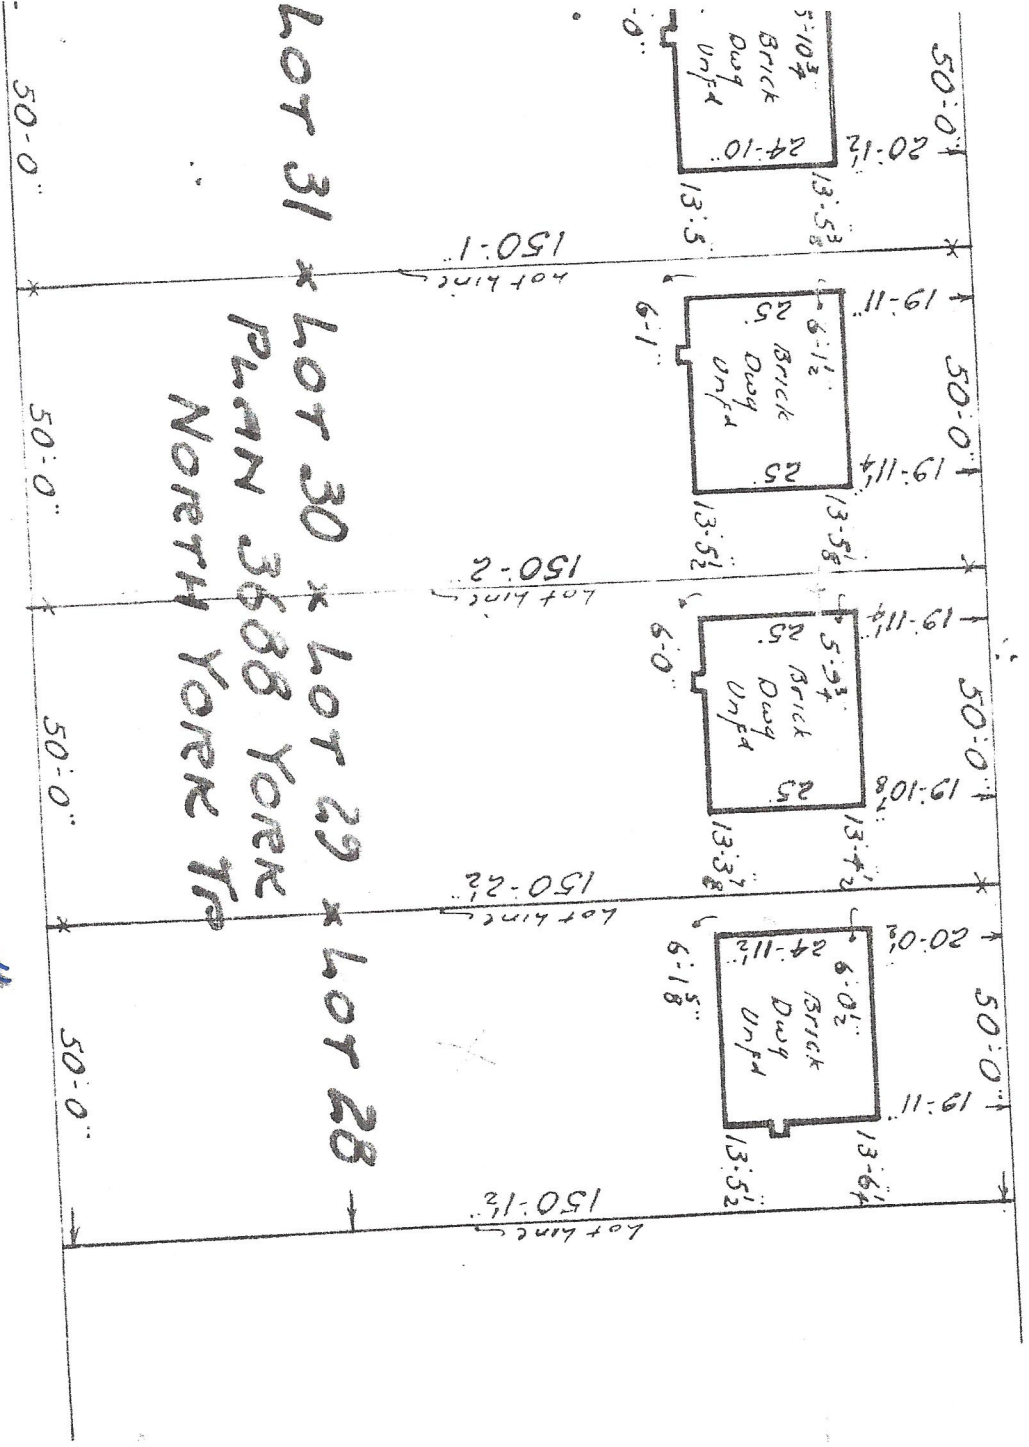

HIGHLAND

7145

LOT 31 \* LOT 30 \* LOT 29 \* LOT 28  
 PLAN 3688 YORK  
 NORTH YORK TR

#21  
 LOT 28

Phones E1 2865 & H0 5843  
 Star Building  
 80 King St W  
 Toronto  
 Dec 12<sup>th</sup> 1949  
*[Signature]*  
 O. L. SURVEYOR  
 271  
 24