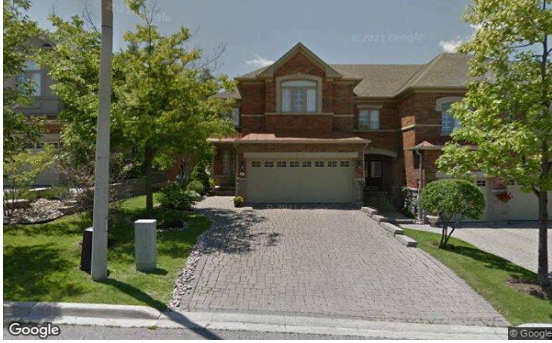

# REALTOR® Residential Floor Area Report

Property Address	60 WESTBURY CRT
Municipality	RICHMOND HILL CITY
Roll Number	193806012149312
Property Code & Description	309 - Freehold Townhouse/Rowhouse