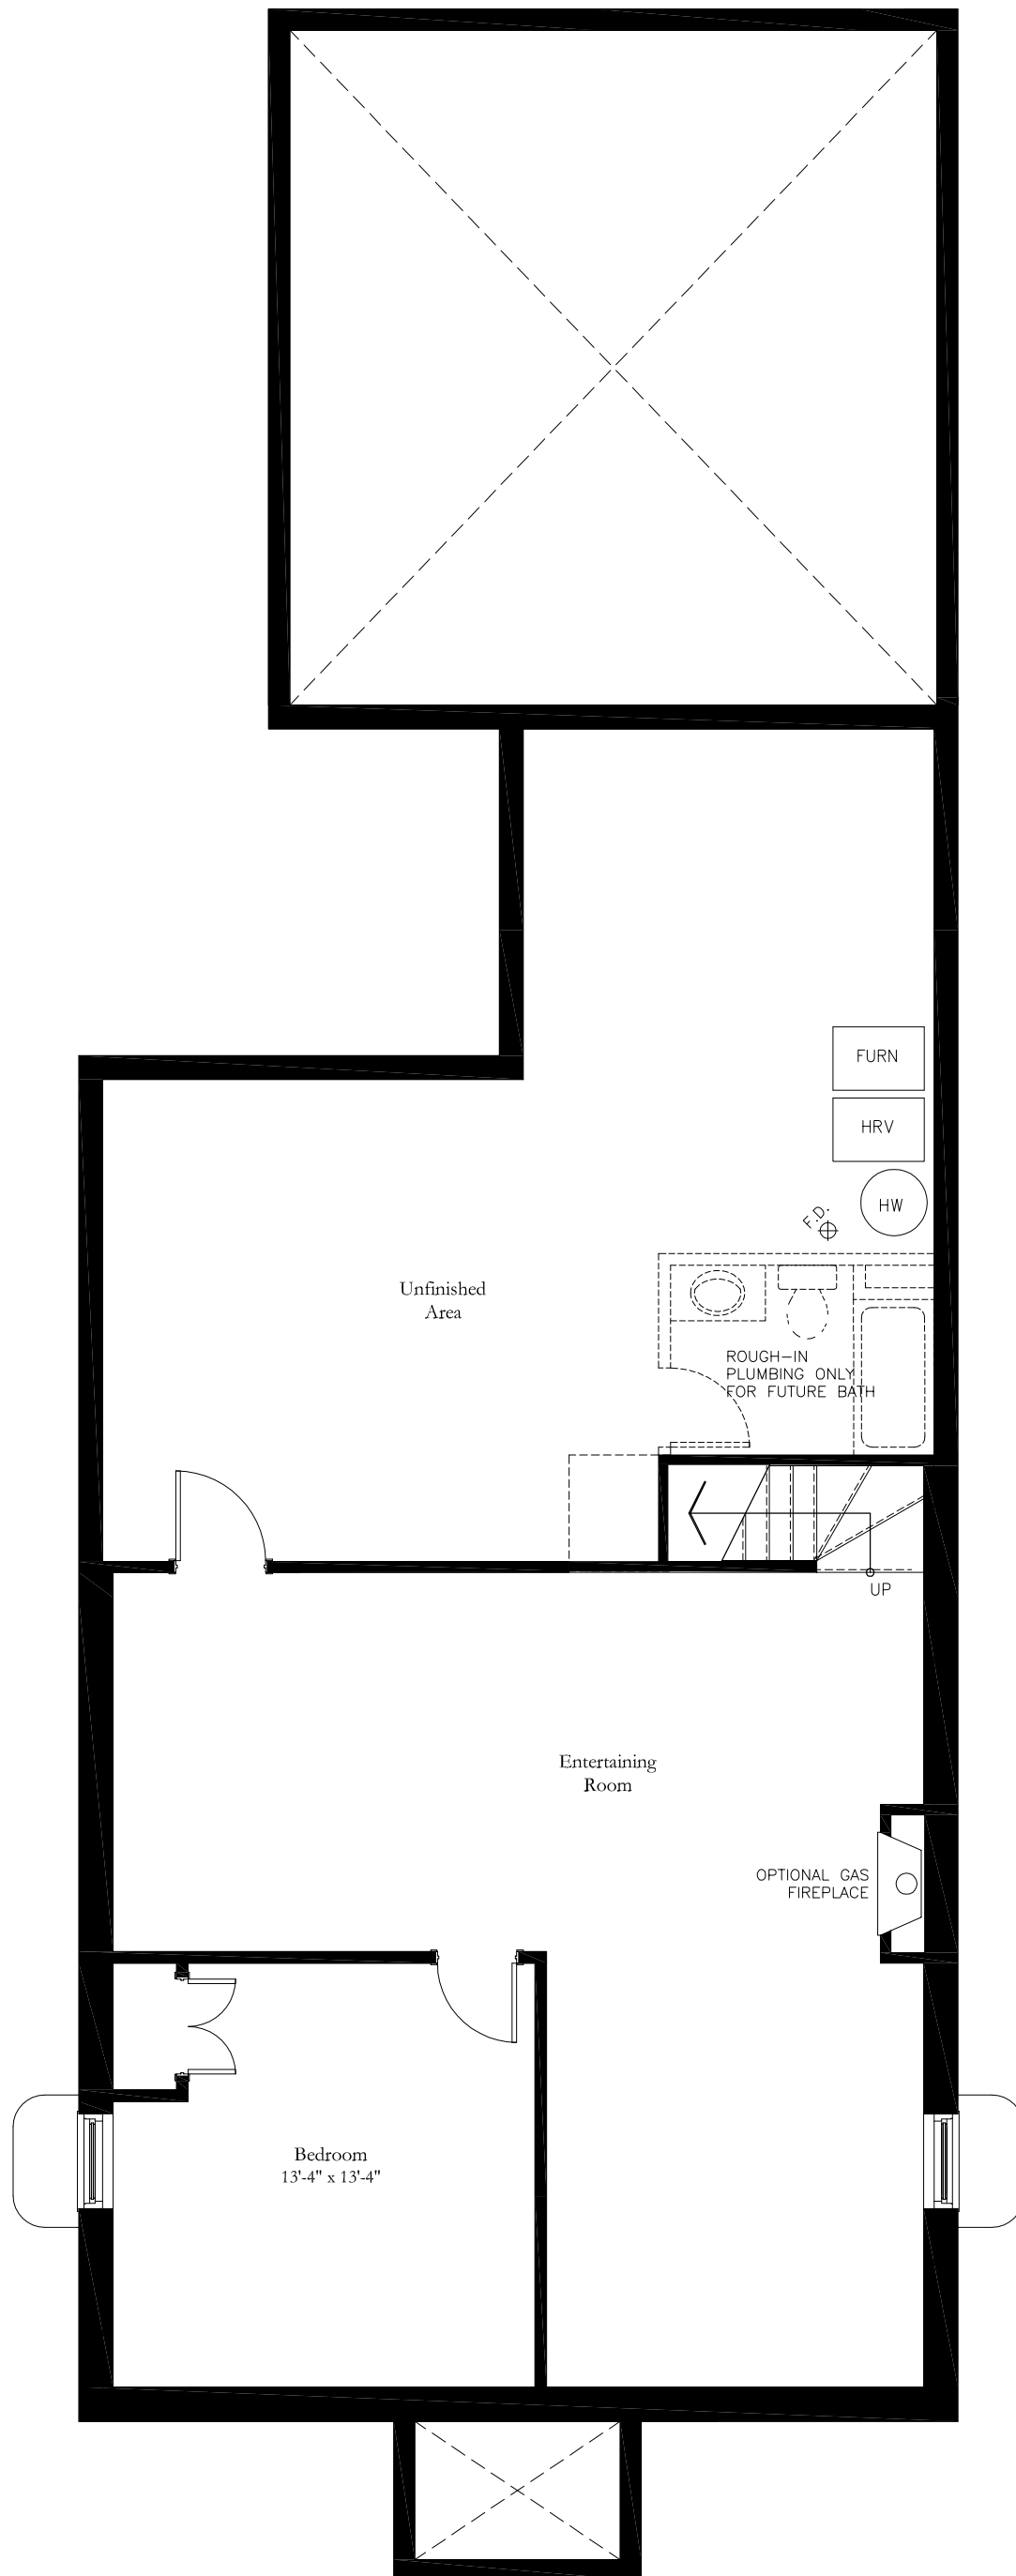

Cotswold Cottage

Elevation A

1377 Square Feet

Cotswold Cottage

Elevation B

1377 Square Feet

Cotswold Cottage

Elevation C

1377 Square Feet

Cotswold Cottage

Elevation D

1377 Square Feet

Cotswold Cottage

Elevation E

1377 Square Feet

Cotswold Cottage

Elevation F

1377 Square Feet

Cotswold Cottage

Ground Floor Plan
1377 Square Feet

Cotswold Cottage

Ground Floor Plan
1377 Square Feet

Cotswold Cottage

Finished Basement

Option A
695 Square Feet

Cotswold Cottage

Finished Basement

Option B
785 Square Feet

Cotswold Cottage

Finished Basement

Option C
992 Square Feet