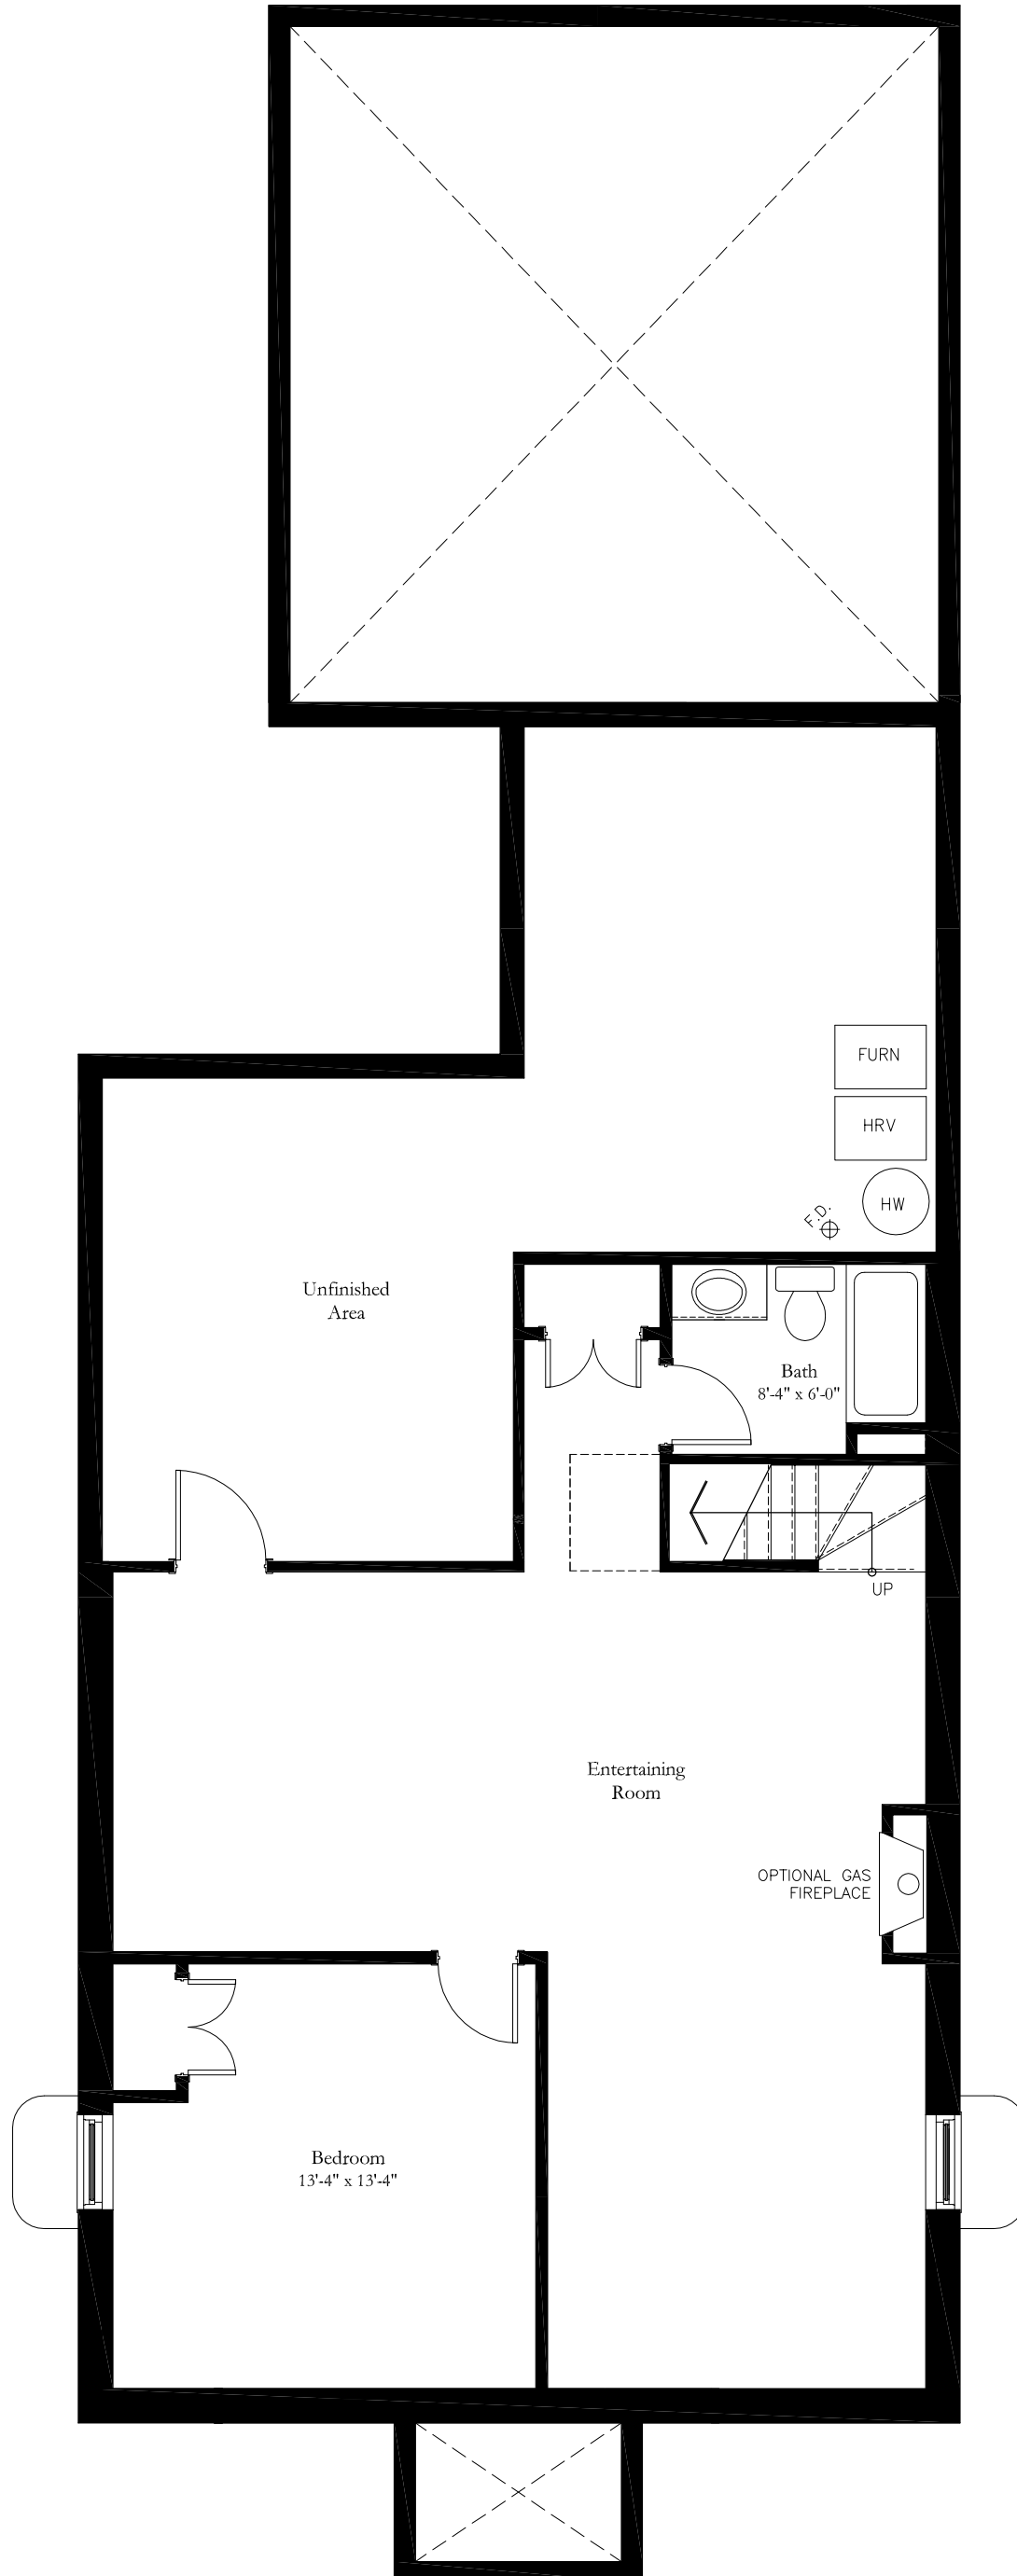

Cotswold Cottage

Elevation A

1377 Square Feet

Cotswold Cottage

Elevation B

1377 Square Feet

Cotswold Cottage

Elevation C

1377 Square Feet

Cotswold Cottage

Elevation D

1377 Square Feet

Cotswold Cottage

Elevation E

1377 Square Feet

Cotswold Cottage

Elevation F

1377 Square Feet

Cotswold Cottage

Ground Floor Plan
1377 Square Feet

Cotswold Cottage

Ground Floor Plan
1377 Square Feet

Cotswold Cottage

Finished Basement

Option A
695 Square Feet

Cotswold Cottage

Finished Basement

Option B
785 Square Feet

Cotswold Cottage

Finished Basement

Option C
992 Square Feet