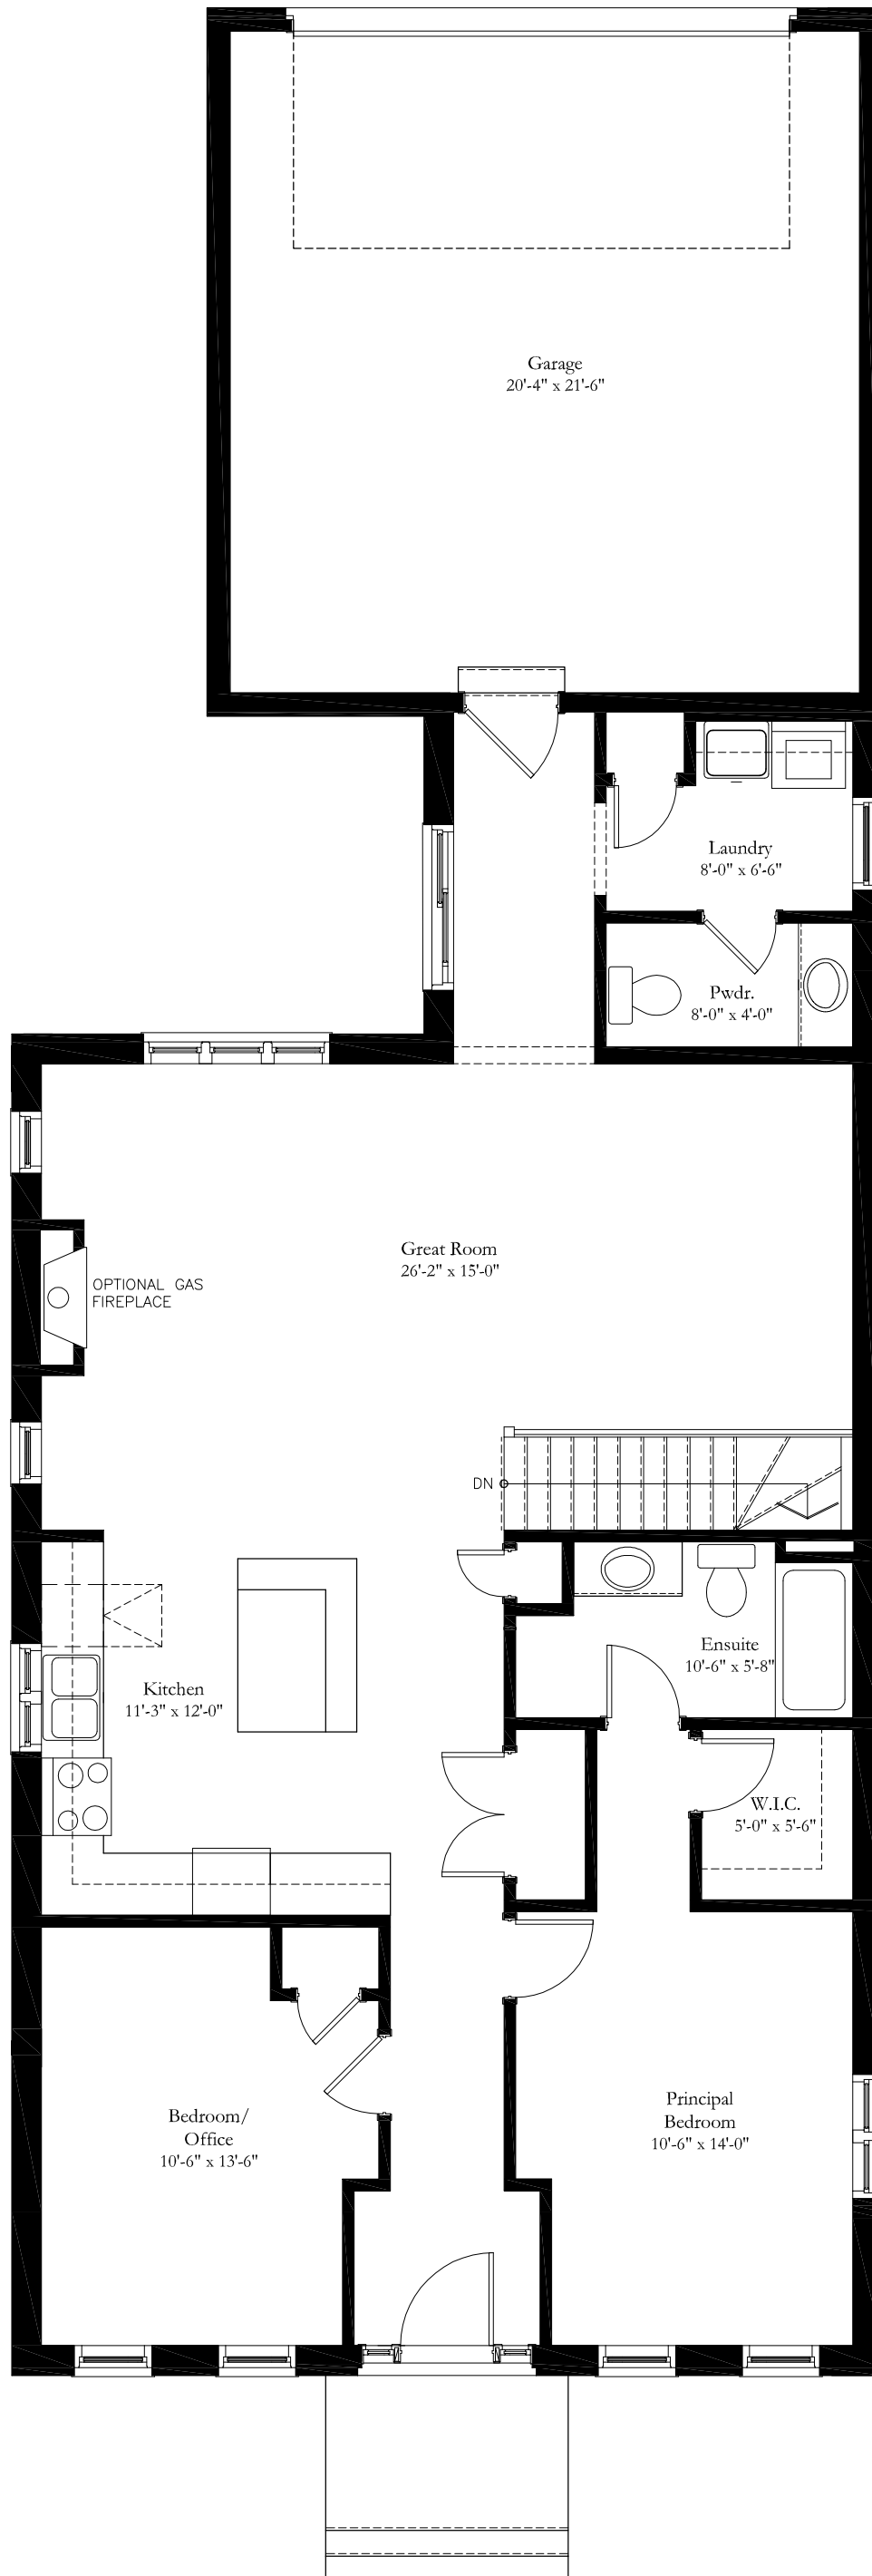

Cotswold Cottage

Elevation A

1377 Square Feet

Cotswold Cottage

Elevation B

1377 Square Feet

Cotswold Cottage

Elevation C

1377 Square Feet

Cotswold Cottage

Elevation D

1377 Square Feet

Cotswold Cottage

Elevation E

1377 Square Feet

Cotswold Cottage

Elevation F

1377 Square Feet

Cotswold Cottage

Ground Floor Plan
1377 Square Feet

Cotswold Cottage

Ground Floor Plan
1377 Square Feet

Cotswold Cottage

Finished Basement

Option A
695 Square Feet

Cotswold Cottage

Finished Basement

Option B
785 Square Feet

Cotswold Cottage

Finished Basement

Option C
992 Square Feet