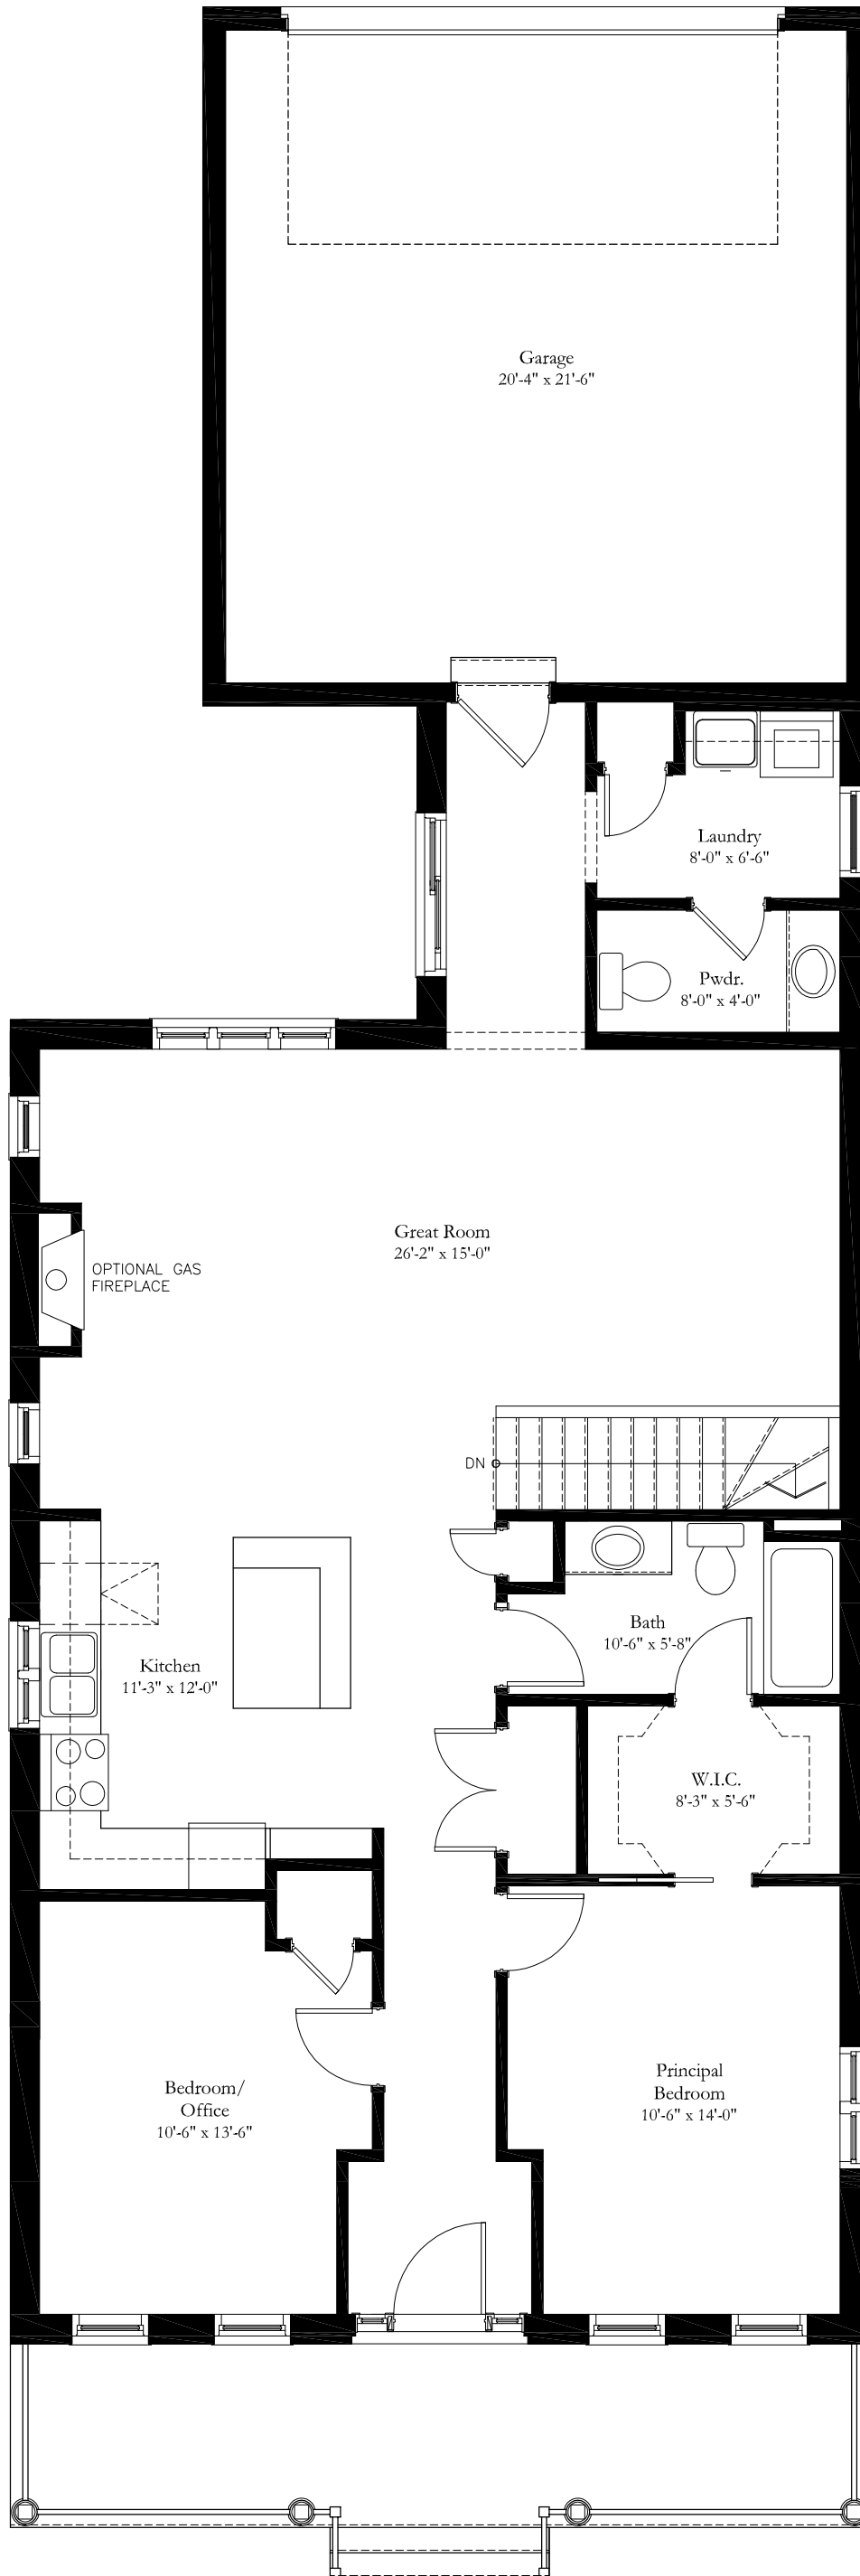

Cotswold Cottage

Elevation A

1377 Square Feet

Cotswold Cottage

Elevation B

1377 Square Feet

Cotswold Cottage

Elevation C

1377 Square Feet

Cotswold Cottage

Elevation D

1377 Square Feet

Cotswold Cottage

Elevation E

1377 Square Feet

Cotswold Cottage

Elevation F

1377 Square Feet

Cotswold Cottage

Ground Floor Plan
1377 Square Feet

Cotswold Cottage

Ground Floor Plan
1377 Square Feet

Cotswold Cottage

Finished Basement

Option A
695 Square Feet

Cotswold Cottage

Finished Basement

Option B
785 Square Feet

Cotswold Cottage

Finished Basement

Option C
992 Square Feet