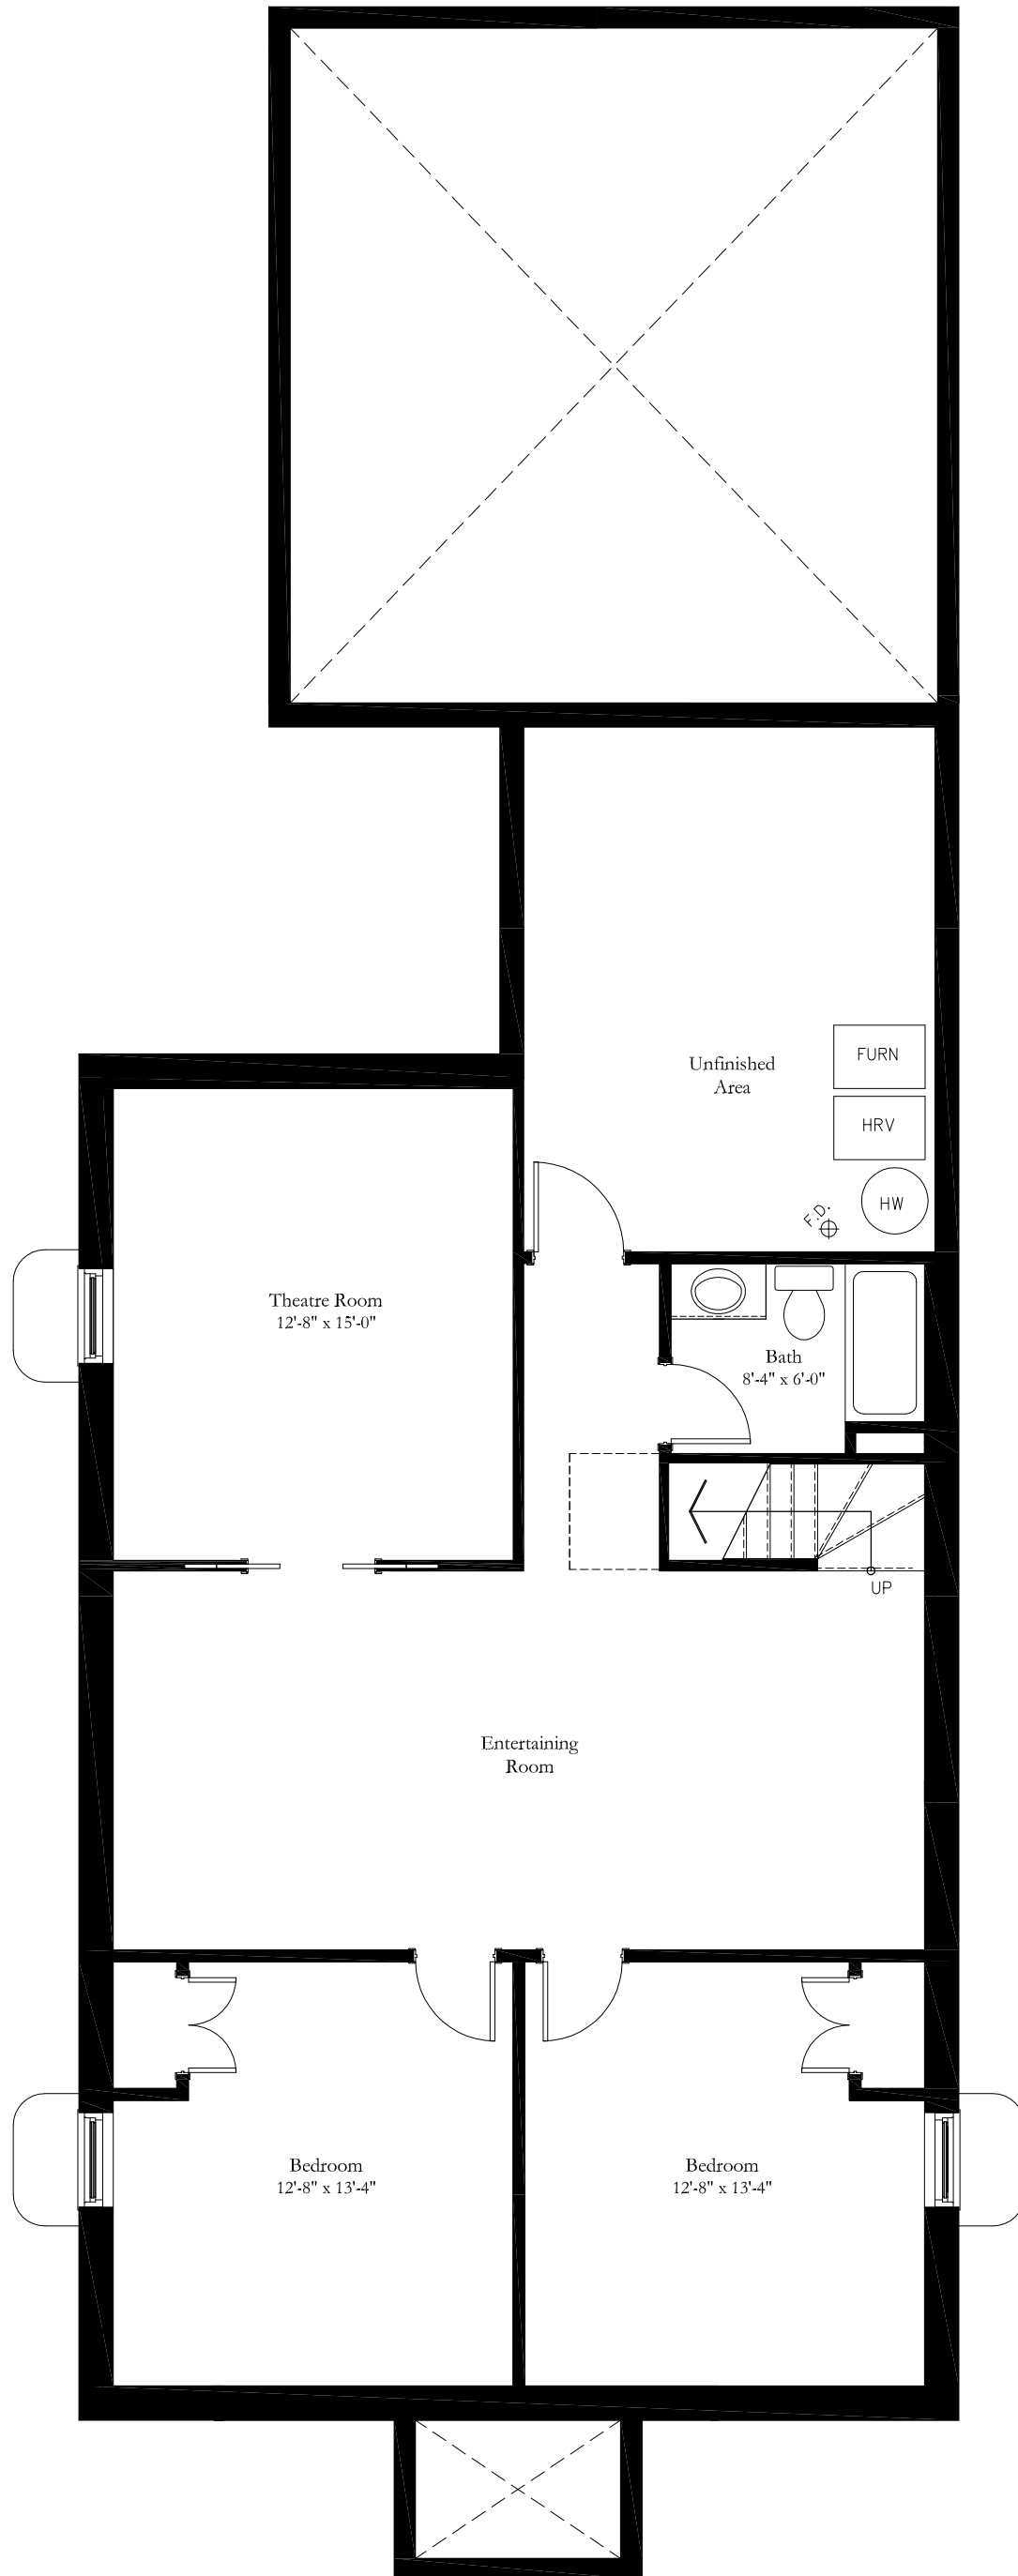

Cotswold Cottage

Elevation A

1377 Square Feet

Cotswold Cottage

Elevation B

1377 Square Feet

Cotswold Cottage

Elevation C

1377 Square Feet

Cotswold Cottage

Elevation D

1377 Square Feet

Cotswold Cottage

Elevation E

1377 Square Feet

Cotswold Cottage

Elevation F

1377 Square Feet

Cotswold Cottage

Ground Floor Plan
1377 Square Feet

Cotswold Cottage

Ground Floor Plan
1377 Square Feet

Cotswold Cottage

Finished Basement

Option A
695 Square Feet

Cotswold Cottage

Finished Basement

Option B
785 Square Feet

Cotswold Cottage

Finished Basement

Option C
992 Square Feet